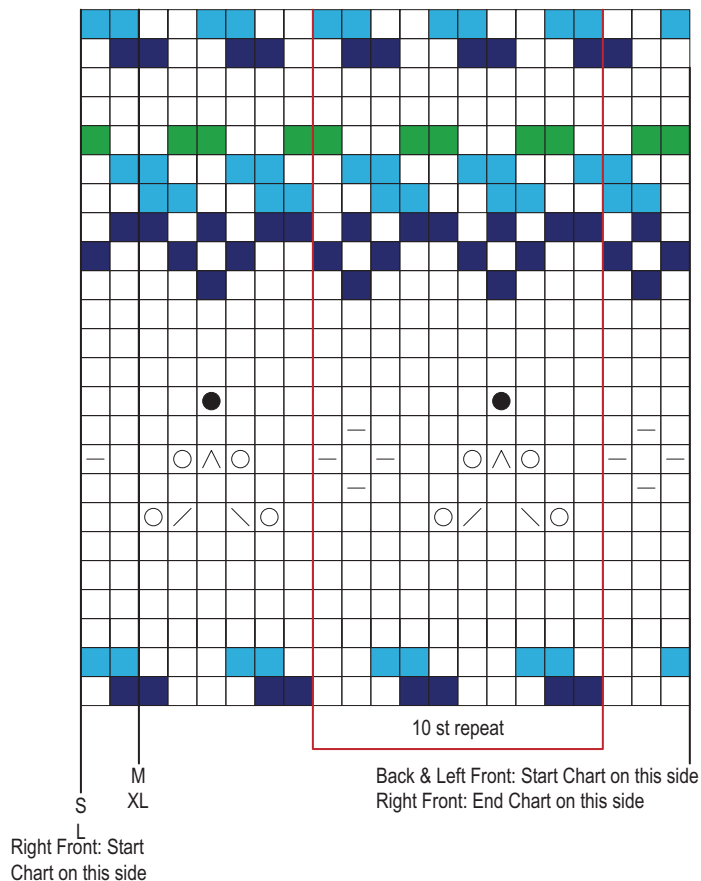

30 Nordic Delight

SLEEVE CHART

BODY CHART

STITCH KEY	
○	= yo
∖	= ssk
∕	= K2tog
●	= MB
—	= P on RS, K on WS
△	= Slip 1, K2tog, pssso

COLOR KEY	
□	= Natural (MC)
■ (light blue)	= Lt Blue (A)
■ (dark blue)	= Dk Blue (B)
■ (green)	= Green (C)