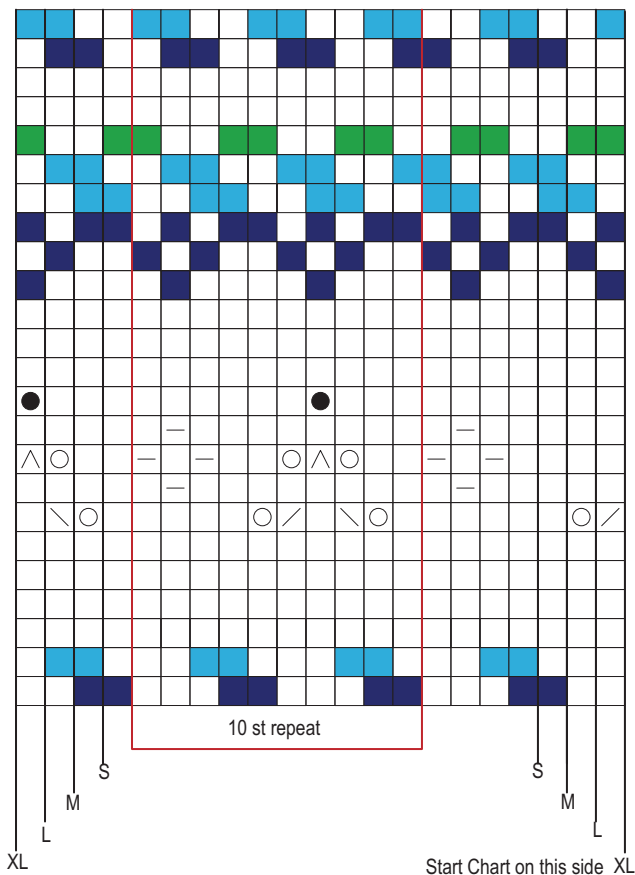

30 Nordic Delight

SLEEVE CHART

BODY CHART

STITCH KEY	
○	= yo
∖	= ssk
∕	= K2tog
●	= MB
—	= P on RS, K on WS
△	= Slip 1, K2tog, pssso

COLOR KEY	
□	= Natural (MC)
■ (light blue)	= Lt Blue (A)
■ (dark blue)	= Dk Blue (B)
■ (green)	= Green (C)